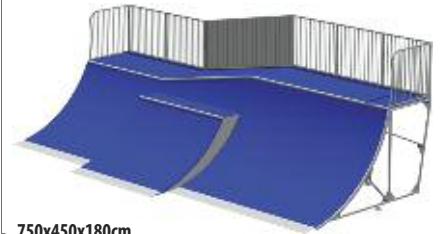

L013163

Skate QUARTER PIPE 150-180

400x375x180cm

L013166

Skate QUARTER PIPE H 150-30

600x400x150cm

L013168

Skate QUARTER PIPE COMB