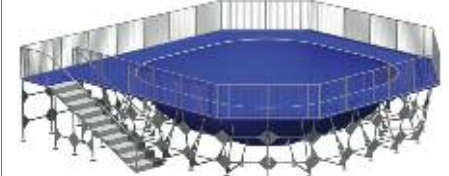

1900x750x200cm

L013185

Skate BOWL 1